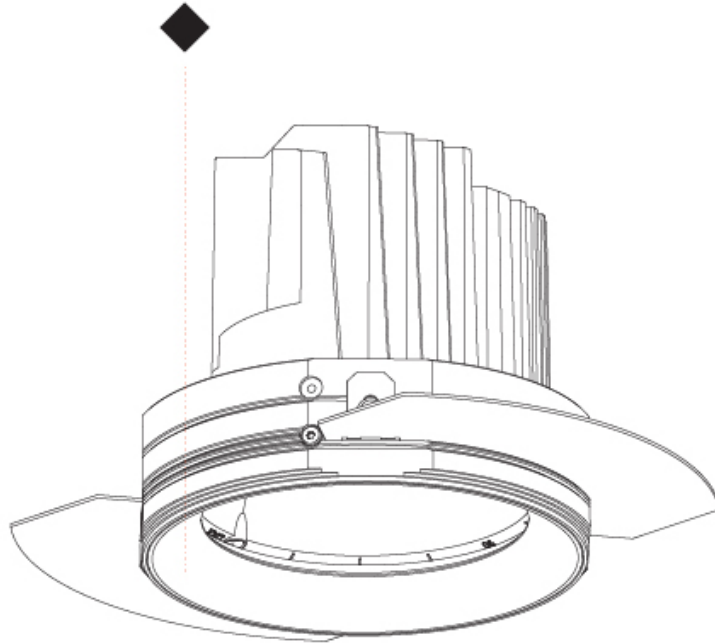

BIONIQ ROUND SEMI ADJUSTABLE TRIMLESS

A35209-

PROJECT

TYPE

SPECIFIER

QUANTITY

DATE