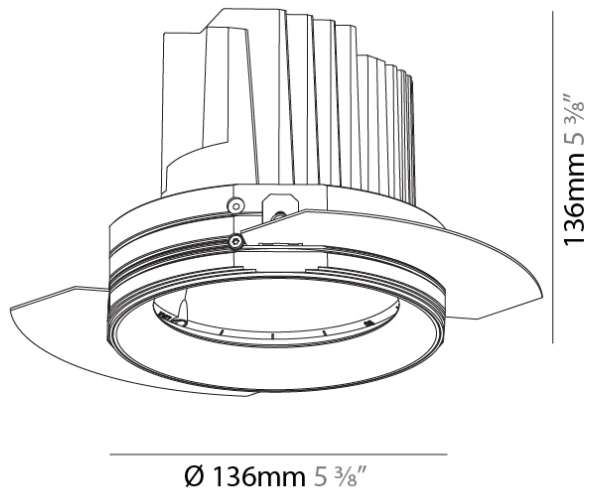

GENERAL

Series: Bioniq
 Subseries: Bioniq Round Adjustable
 Brand: Prolicht
 Division: Architectural
 Mounting Type: Trimless
 Mounting Location: Ceiling
 Subcategory: Downlight

PHYSICAL

Shape: Round
 Diameter (mm): 136
 Diameter (in): 5 3/8
 Height (mm): 136
 Height (in): 5 3/8
 Ceiling Thickness (mm): 10 / 12.5 / 15 / 25
 Ceiling Thickness (in): 3/8 or 1/2 or 9/16 or 1
 Min. Recessing Depth (mm): 150
 Min. Recessing Depth (in): 5 7/8
 Light Distribution: Adjustable / Downlight
 Weight (kg): 1.02
 Weight (lbs): 2.24
 Fixture Finish: SSR / BKV / CWI / CRY / HAB / UFT / ITA / RUA / FTG / MYG / LOD / PUS / FRO / FUP / KIA / POP / BLS / SPG / MEY / GOH / GUM / CHC / COM / ABZ / JAG / OBR / MOS / ROR
 Fixture Material: Aluminum Die Cast
 Cut-out Measurements: Ø 140mm / 5 1/2"
 Upon Request: Unique Ceiling Thickness

OPTICAL

Reflector: 10
 Beam Angle: Narrow
 Adjustability: Rotational 355°; Tilt 30°
 Upon Request: Special Beam Angles

RATINGS AND CERTIFICATIONS

382, F 416-247-9319, www.zaneen.com
 Certified by Intertek for North American Standards
 In a constant effort to supply the best product, we reserve the right to change specifications or materials without notice. The most recent specification sheets are found at zaneen.com
 IP rating: IP20